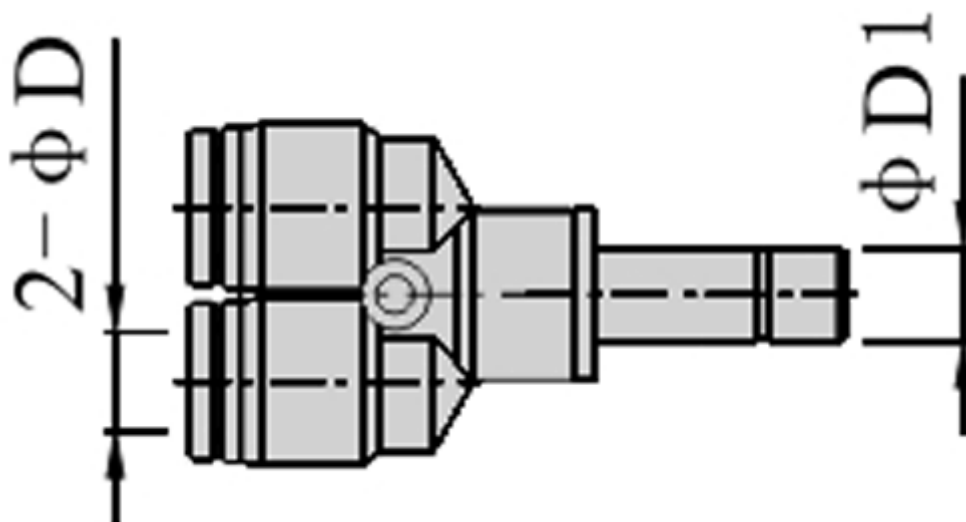

Article number: 58EPYJ6

Description: Fitting EPYJ6, Y connector
Reduction, tube diameter 6 - 6

Measures

D = 6

D1 = 6